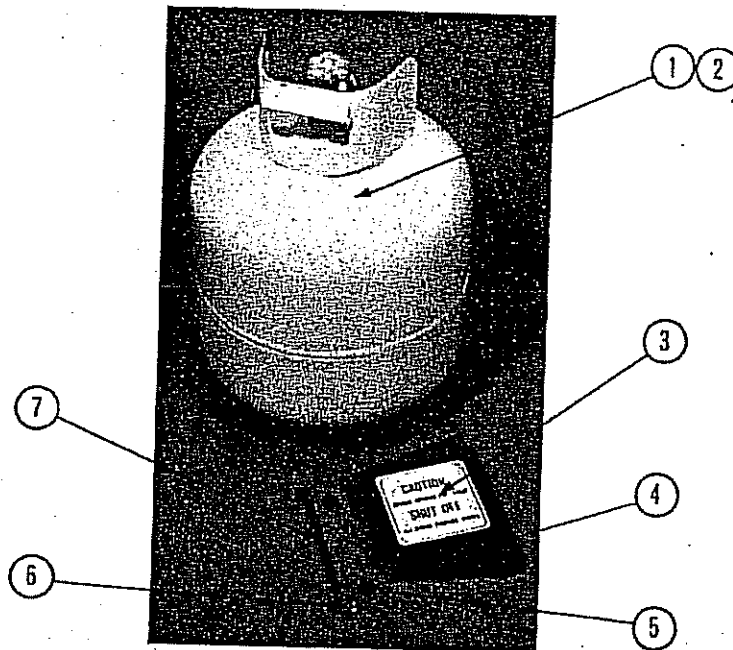

**PROPANE TANK & COVER ASSEMBLY**  
(2/83)

NO.	NUMBER	DESCRIPTION	REQ'D
1	A-460	Propane Tank Assembly (H-500 & D-550)	1
2	525-133	Propane Tank Assembly (F-525)	1
3	12005	Decal	1
4	500-831	Cover	1
5	607-281	Grommet	2
6	12006	Press Nut 1/4"	2
7	500-830	Rod, 1/4" x 5 1/2" Lg.	1

**NOTE:**

Items #1 & #2, Propane Tank Assemblies, are effective starting at Paver serial #9205, All Models.