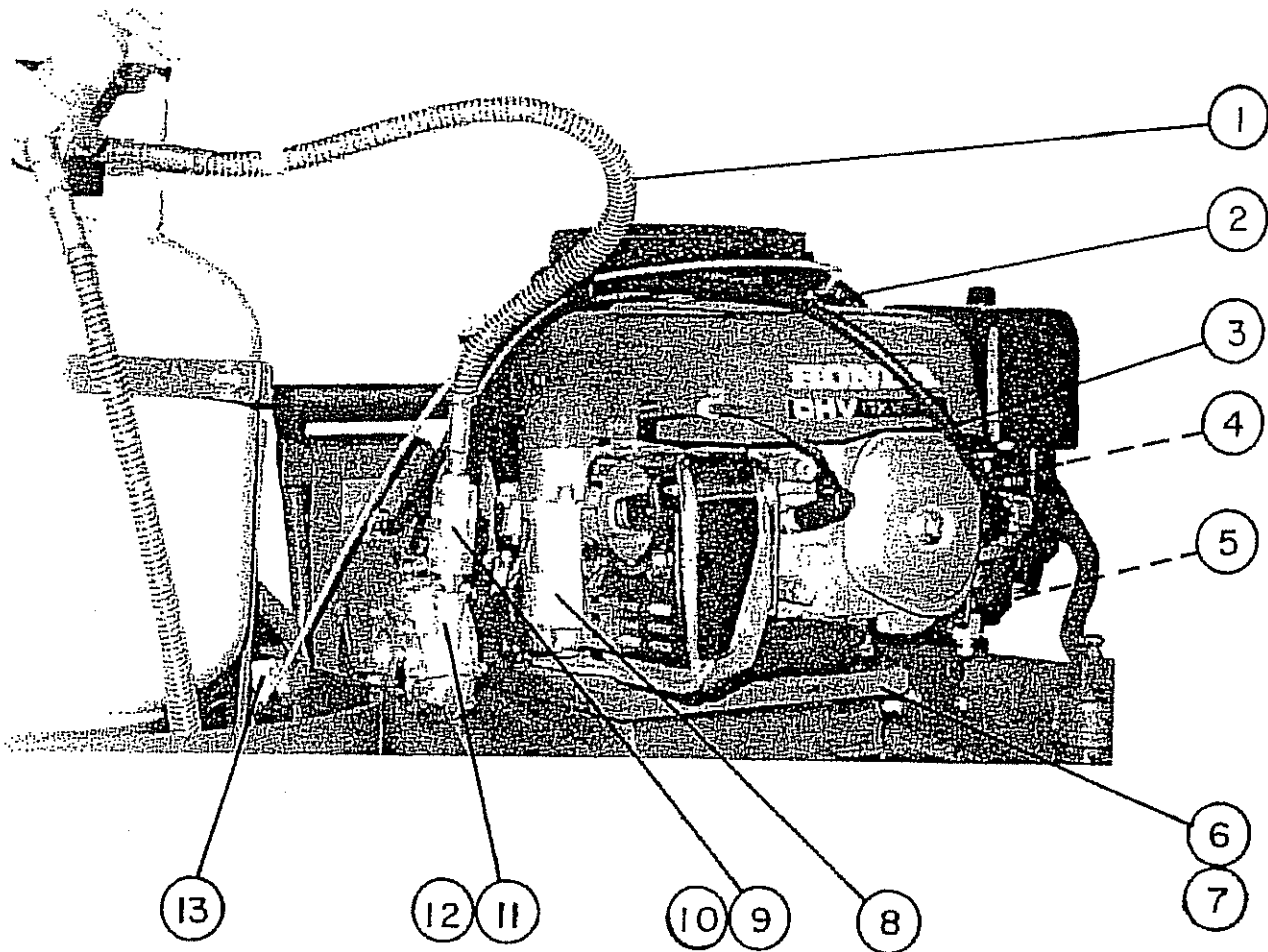

HONDA ENGINE (Right Side)  
PROPANE FUEL SYSTEM

Ref. No.	Part No.	Description	Quan. Req'd
1 -	500-889	Propane Hose	1
2 -	550-701	Fuel Hose,Regulator to Carburetor	1
3 -	550-702	Vacuum Hose, Carb. to Safety Switch	1
4 -	550-721	Vacuum Tube Adapter, Brass	1
5 -	550-717	Valve, Fuel Mix Adjust	1
6 -	550-674	Starter, 12 VDC (Honda)	1
7 -	550-700	Mounting Plate, Aluminum	1
8 -	550-699	Rubber Pad	1
9 -	550-720	"Filterlock" Solenoid	1
10 -	550-480	Filter Element "Microbon"	1
11 -	550-718	Regulator, Propane (Beam Model 50-E)	1
12 -	550-719	Vacuum Safety Switch	1
13 -	550-365	Throttle Cable	1