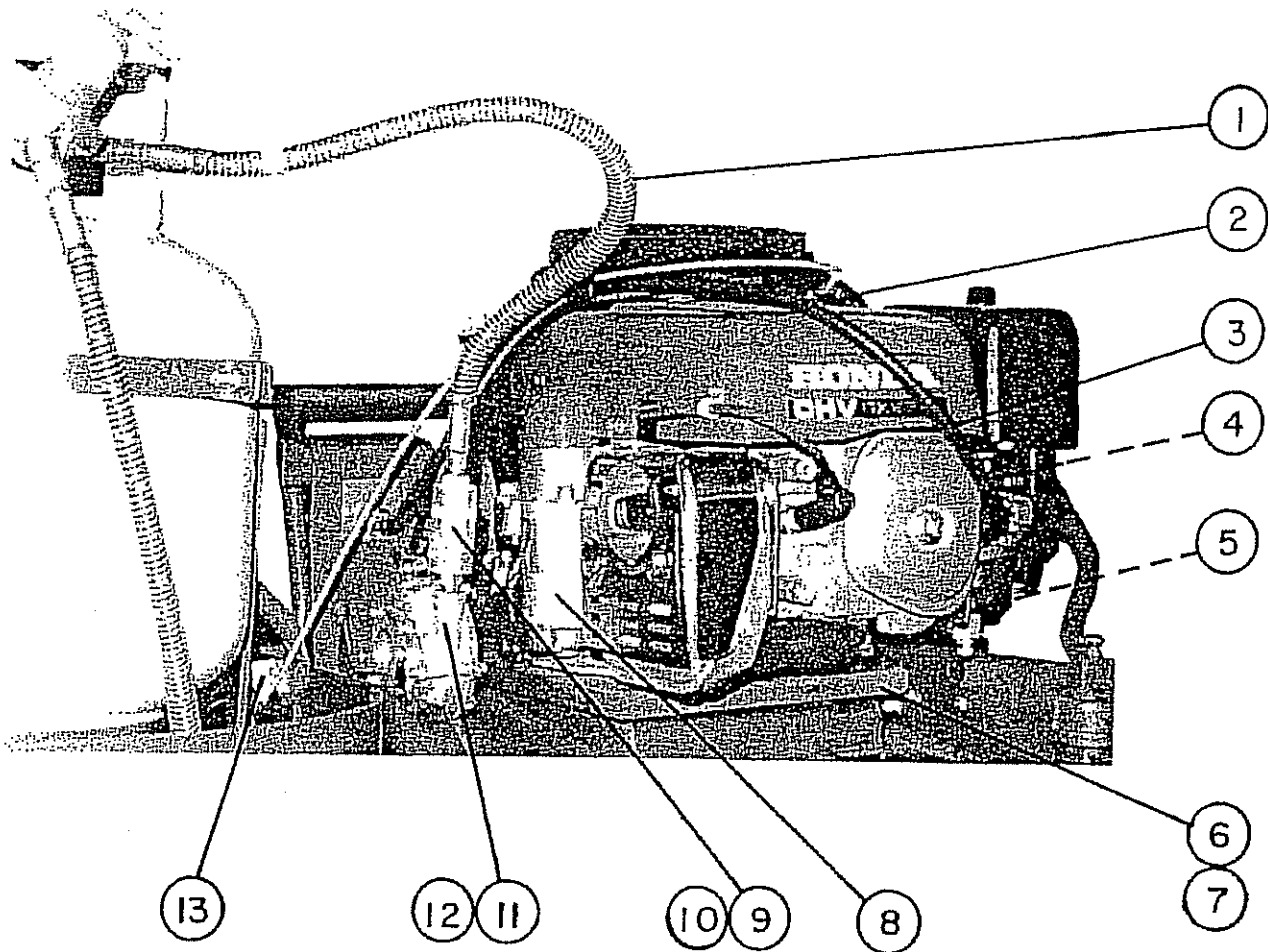

HONDA ENGINE (Right Side)
PROPANE FUEL SYSTEM

Ref. No.	Part No.	Description	Quan. Req'd
1 -	500-889	Propane Hose	1
2 -	550-701	Fuel Hose,Regulator to Carburetor	1
3 -	550-702	Vacuum Hose, Carb. to Safety Switch	1
4 -	550-721	Vacuum Tube Adapter, Brass	1
5 -	550-717	Valve, Fuel Mix Adjust	1
6 -	550-674	Starter, 12 VDC (Honda)	1
7 -	550-700	Mounting Plate, Aluminum	1
8 -	550-699	Rubber Pad	1
9 -	550-720	"Filterlock" Solenoid	1
10 -	550-480	Filter Element "Microbon"	1
11 -	550-718	Regulator, Propane (Beam Model 50-E)	1
12 -	550-719	Vacuum Safety Switch	1
13 -	550-365	Throttle Cable	1