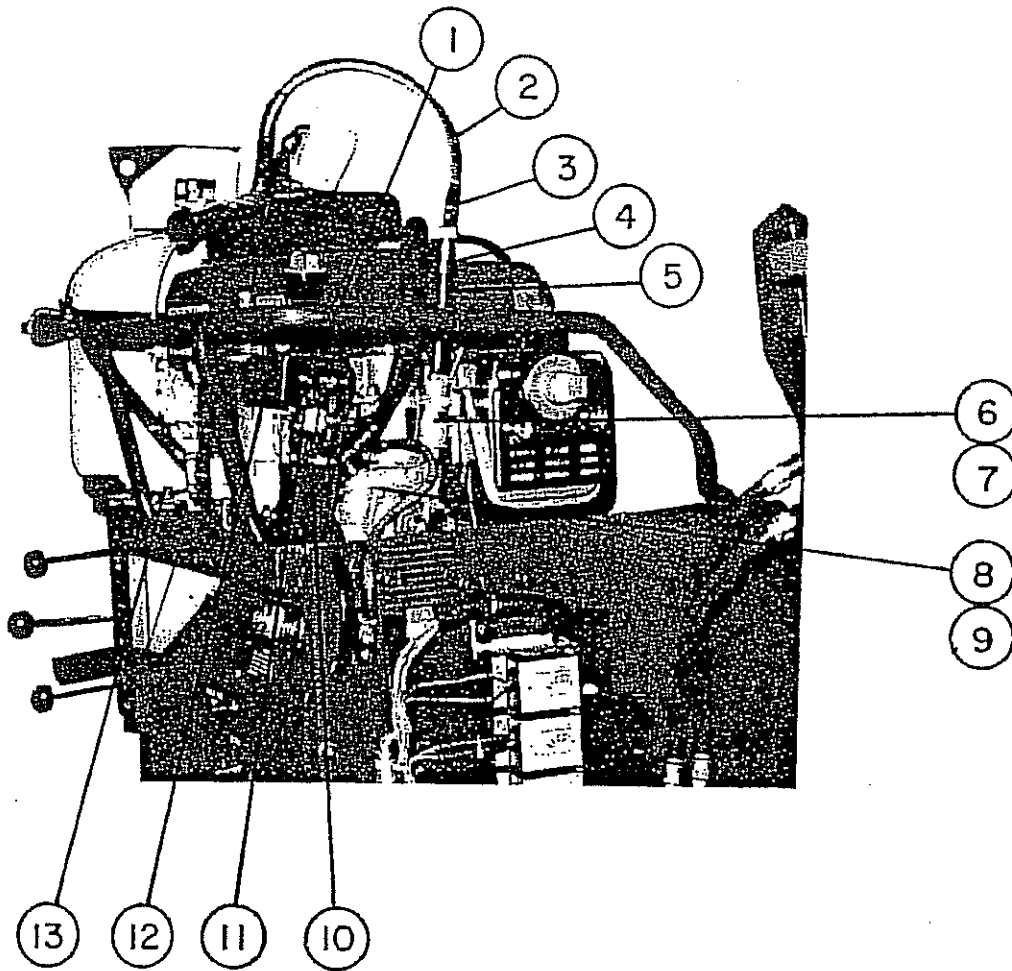

HONDA ENGINE (LEFT SIDE)
PROPANE FUEL SYSTEM

Ref. No.	Part No.	Description	Quan. Req'd.
1 -	550-704	Engine, Honda Model GXV270 - DAP	1
2 -	500-889	Hose, Propane	1
3 -	10997	Fitting, 1/4 male NPT X 1/4 female NPT (Brass)	1
4 -	500-134	Coupling, 1/4 NPT	1
5 -	500-129	Pipe, 1/4 NPT X 4-1/2"	1
6 -	550-720	"Filterlock" Solenoid	1
7 -	550-480	Filter Element, "Microbon"	1
8 -	550-718	Regulator, Propane (Beam Model 50E)	1
9 -	550-608	Repair Kit, Beam Model 50 Regulator	1
10 -	550-681	Mounting Bracket	1
11 -	550-719	Vacuum Safety Switch	1
12 -	550-680	Cover	1
13 -	550-365	Throttle Cable	1