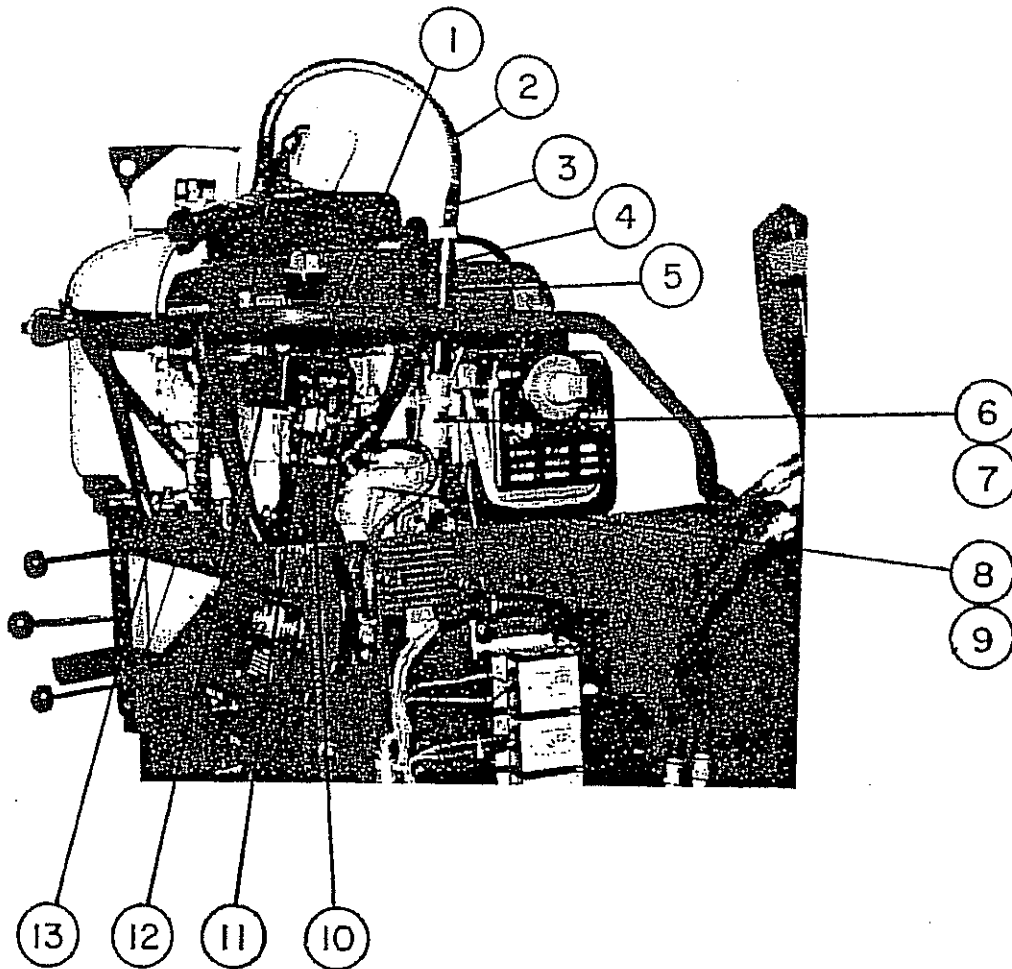

HONDA ENGINE (LEFT SIDE)
PROPANE FUEL SYSTEM

Ref. No.	Part No.	Description	Quan. Req'd.
1 -	550-704	Engine, Honda Model GXV270 - DAP	1
2 -	500-889	Hose, Propane	1
3 -	10997	Fitting, 1/4 male NPT X 1/4 female NPT (Brass)	1
4 -	500-134	Coupling, 1/4 NPT	1
5 -	500-129	Pipe, 1/4 NPT X 4-1/2"	1
6 -	550-720	"Filterlock" Solenoid	1
7 -	550-480	Filter Element, "Microbon"	1
8 -	550-718	Regulator, Propane (Beam Model 50E)	1
9 -	550-608	Repair Kit, Beam Model 50 Regulator	1
10 -	550-681	Mounting Bracket	1
11 -	550-719	Vacuum Safety Switch	1
12 -	550-680	Cover	1
13 -	550-365	Throttle Cable	1