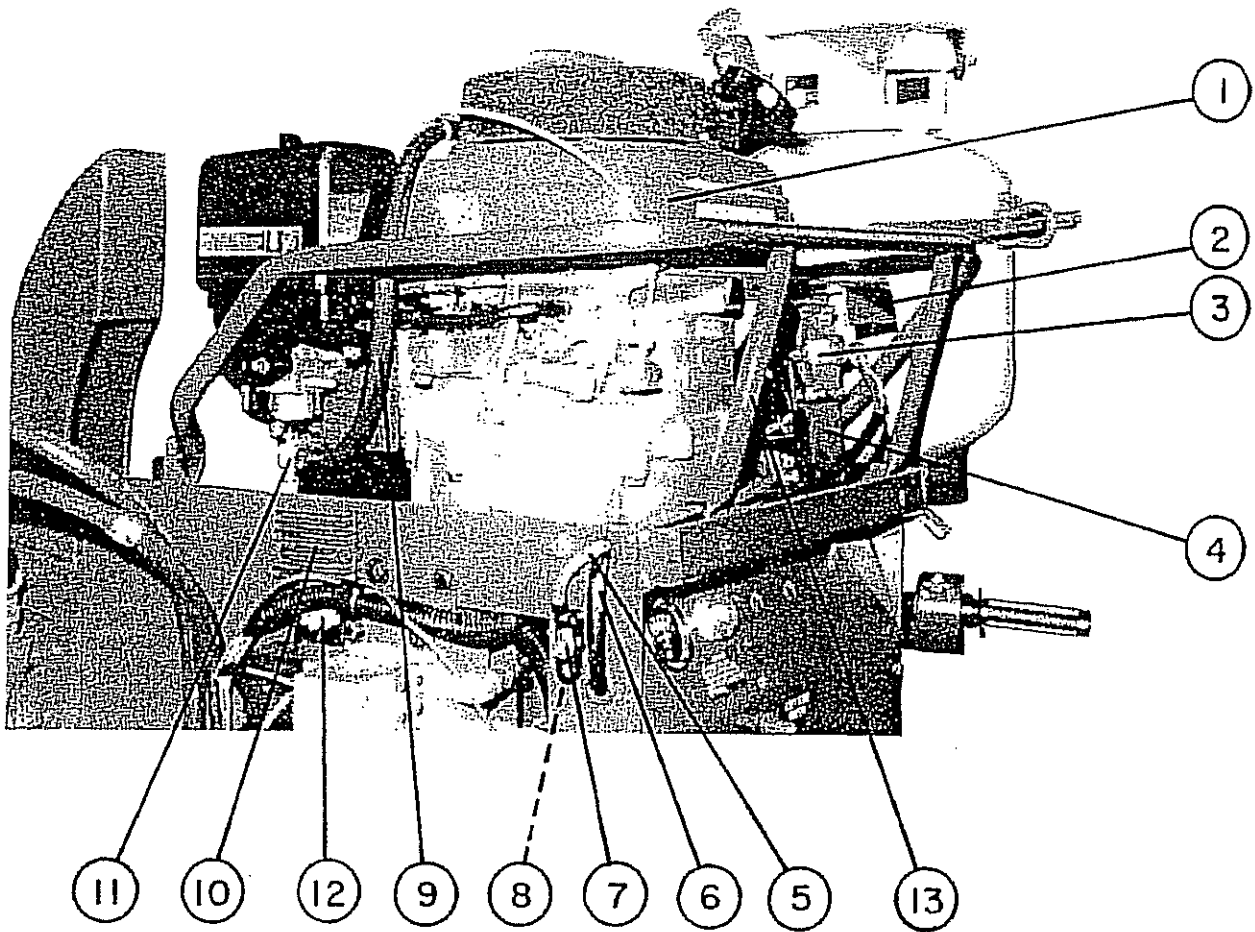

HONDA ENGINE (Right Side)
PROPANE FUEL and ELECTRICAL

Ref. No.	Part No.	Description	Quan. Req'd
1 -	550-704	Engine, Honda Mod. GXV-270-DAP	1
2 -	550-680	Cover (for Safety Switch)	1
3 -	550-719	Vacuum Safety Switch	1
4 -	550-681	Mounting Bracket	1
5 -	550-695	Cable, Terminal Block to Starter	1
6 -	550-689	Wiring Harness (Engine to Door)	1
7 -	550-710	Bulkhead Terminal Block	1
8 -	550-697	Cable, Battery to Terminal Block	1
9 -	550-701	Fuel Hose, Regulator to Carburetor	1
10 -	550-675	Regulator-Rectifier (Honda)	1
11 -	550-717	Valve, Fuel Mix Adjust	1
12 -	550-737	Wiring Harness (Regulator to Door)	1
13 -	550-334	Hand Rail (Right Side)	1
	550-602	Engine Cover, R. H. (Vinyl/Canvas)	1
	550-610	Engine Cover Set (Vinyl/Canvas)	1