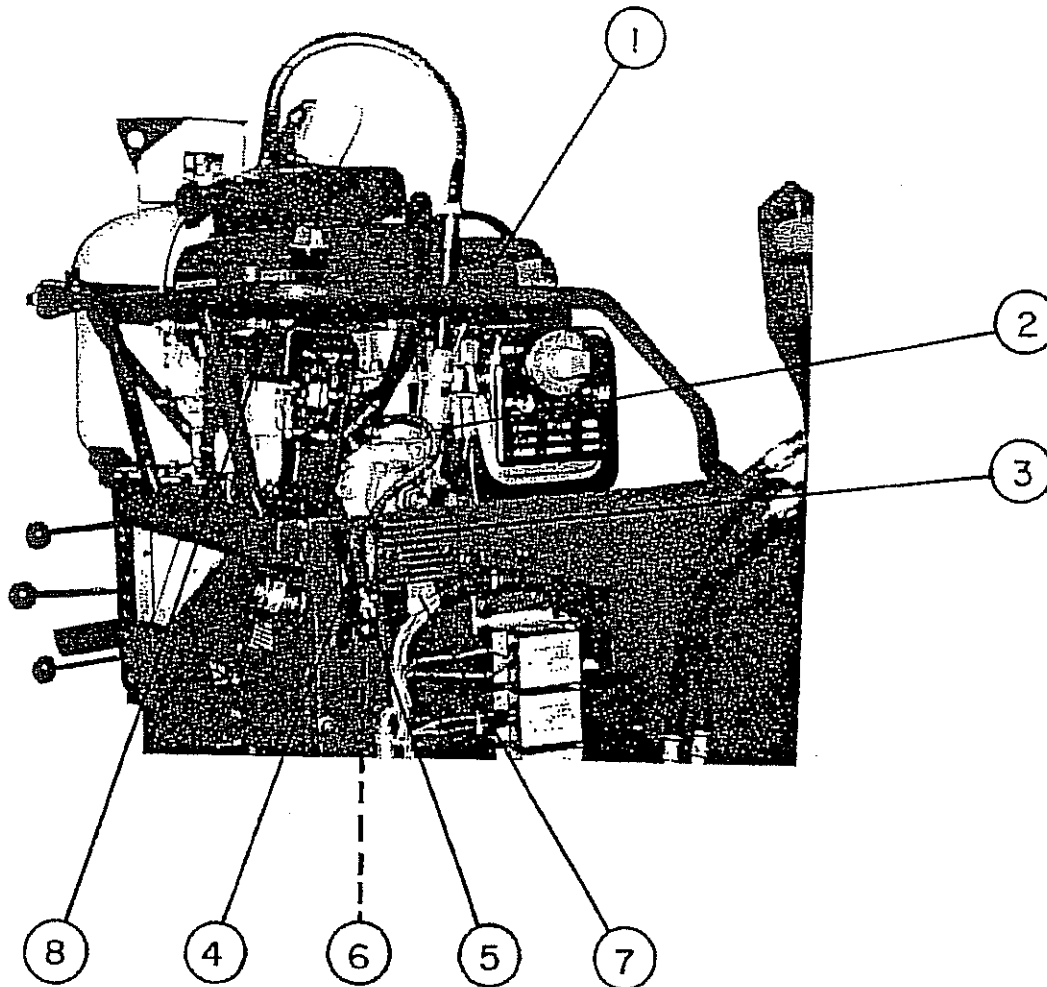

HONDA ENGINE (LEFT SIDE)
ELECTRICAL

Ref. No.	Part No.	Description	Quan. Req'd.
1 -	550-704	Engine, Honda Model GXV270 - DAP	1
2 -	550-696	Cable, Terminal Block to Starter	1
3 -	550-675	Regulator-Rectifier (Honda 10 Amp.)	1
4 -	550-694	Wiring Harness (Engine to Door)	1
5 -	550-710	Bulkhead Terminal Block	1
6 -	550-689	Cable, Battery to Terminal Block	1
7 -	550-737	Wiring Harness (Regulator to Door)	1
8 -	550-333	Hand Rail (Left Side)	1
	550-603	Engine Cover L. H. (Vinyl/Canvas)	1
	550-610	Engine Cover Set (Vinyl/Canvas)	